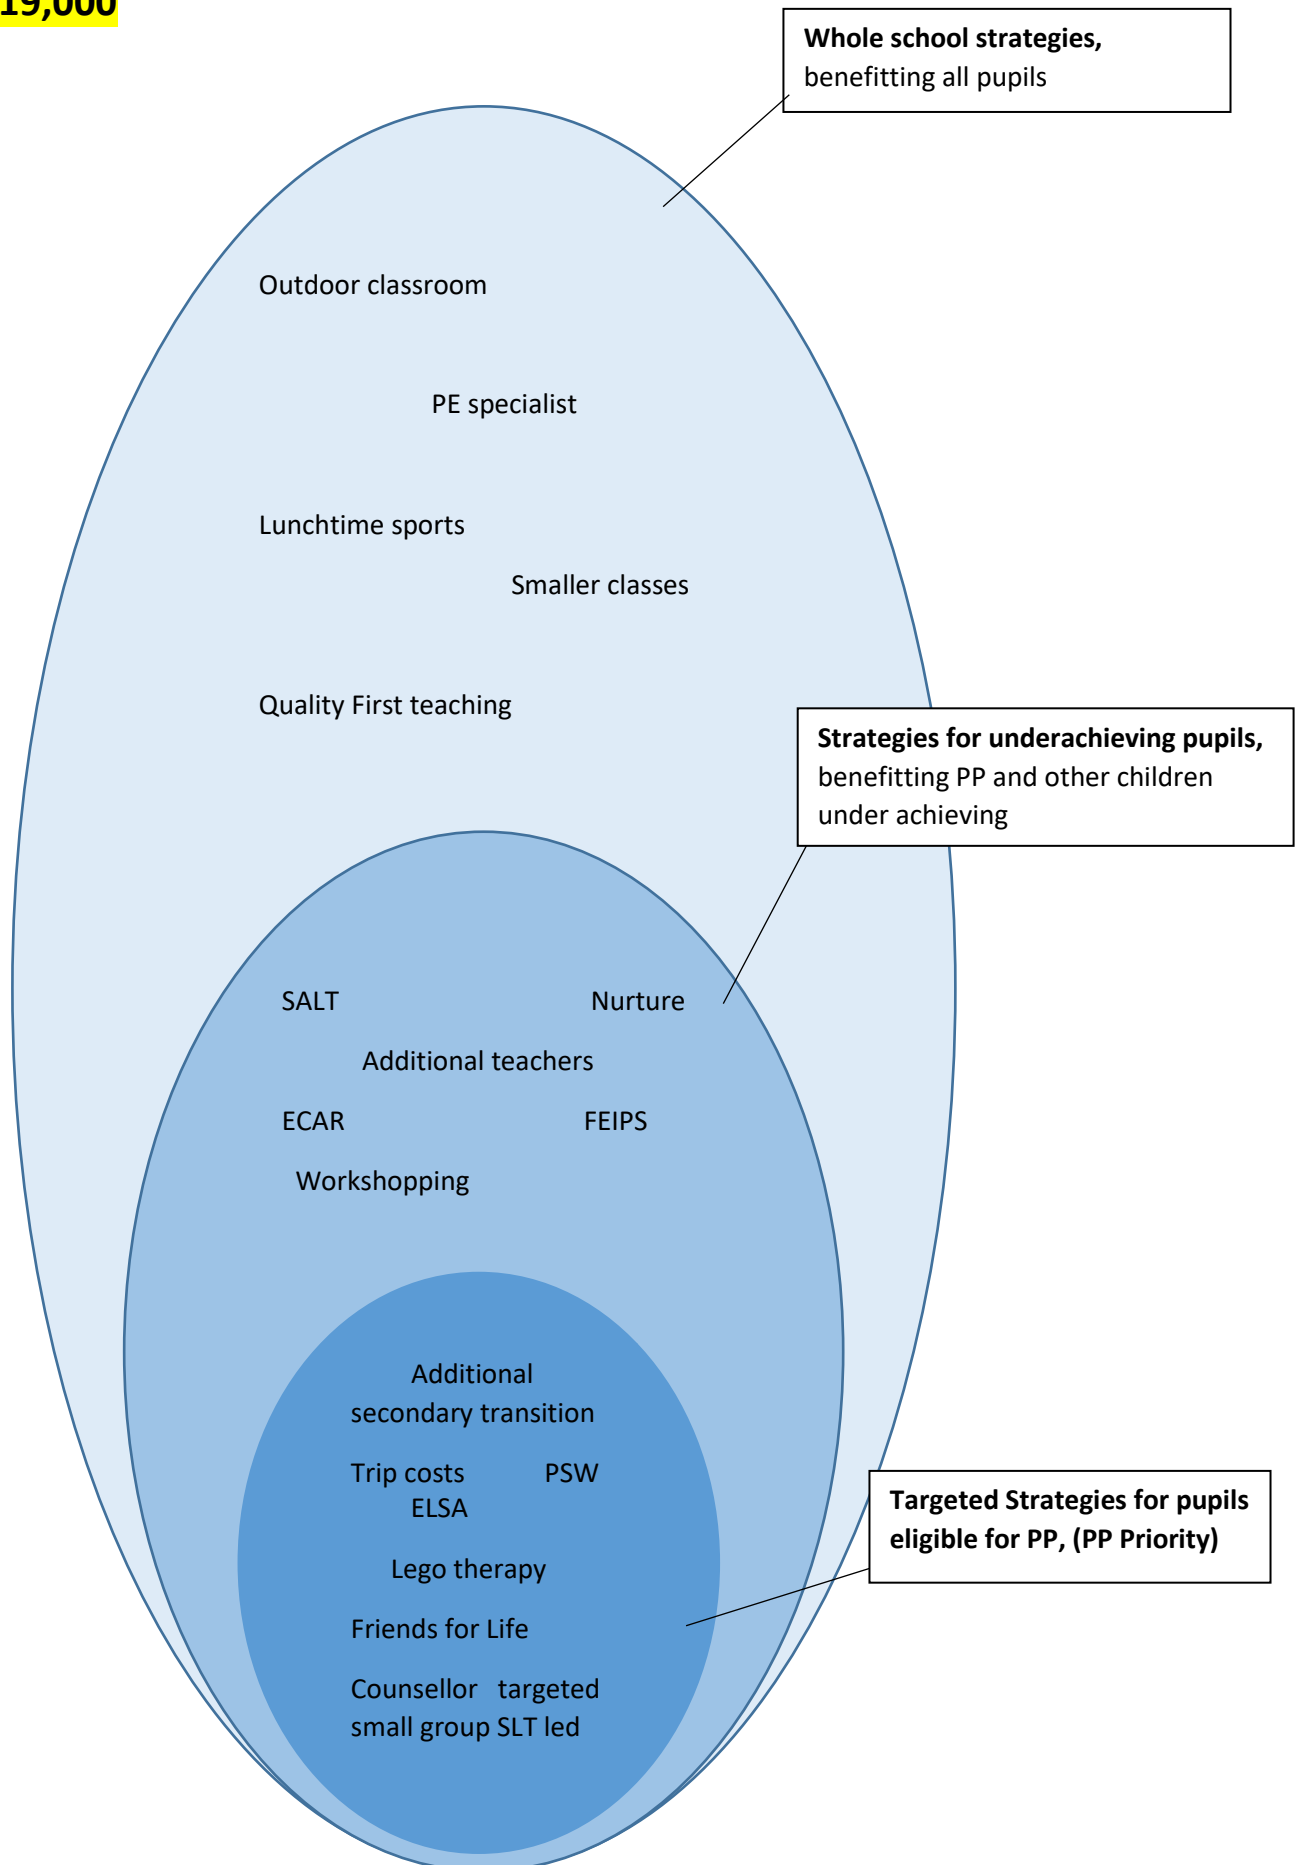

Pupil Premium Provisions 2020 -2021

£219,000

Figure 1